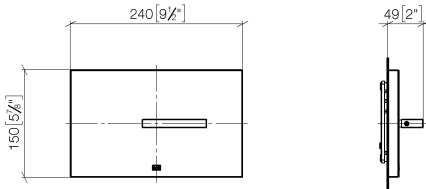

Cover plate for the concealed WC cistern made by TeCe - Champagne (22kt Gold)

IMO

12 660 979

Fits: IMO, LULU, MADISON, MEM, TARA, CL.1, LISSÉ, VAIA, META, CYO

- cover plate 150 x 240 x 15 mm
- flush handle with rotary operation and two-volume technology (full flush/partial flush)

Cover plate for the concealed WC cistern made by TeCe - Champagne (22kt Gold)

IMO

12 660 979  
mm [inches]

12 660 979  
Parts for other  
finishes can be found  
here: Chrome