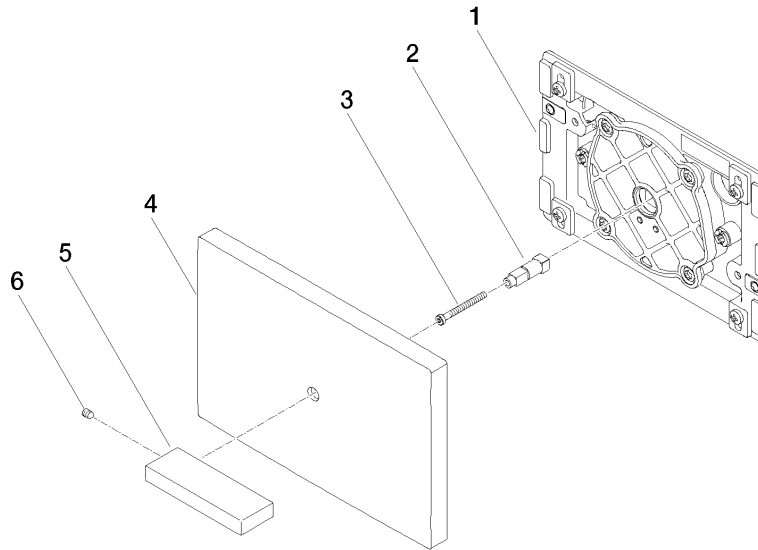

Cover plate for the concealed WC cistern made by TeCe - Champagne (22kt Gold)

IMO

12 660 979

Fits: IMO, LULU, MADISON, MEM, TARA, CL.1, LISSÉ, VAIA, META, CYO

- cover plate 150 x 240 x 15 mm
- flush handle with rotary operation and two-volume technology (full flush/partial flush)

Cover plate for the concealed WC cistern made by TeCe - Champagne (22kt Gold)

IMO

12 660 979  
mm [inches]

12 660 979  
Parts for other  
finishes can be found  
here: Chrome